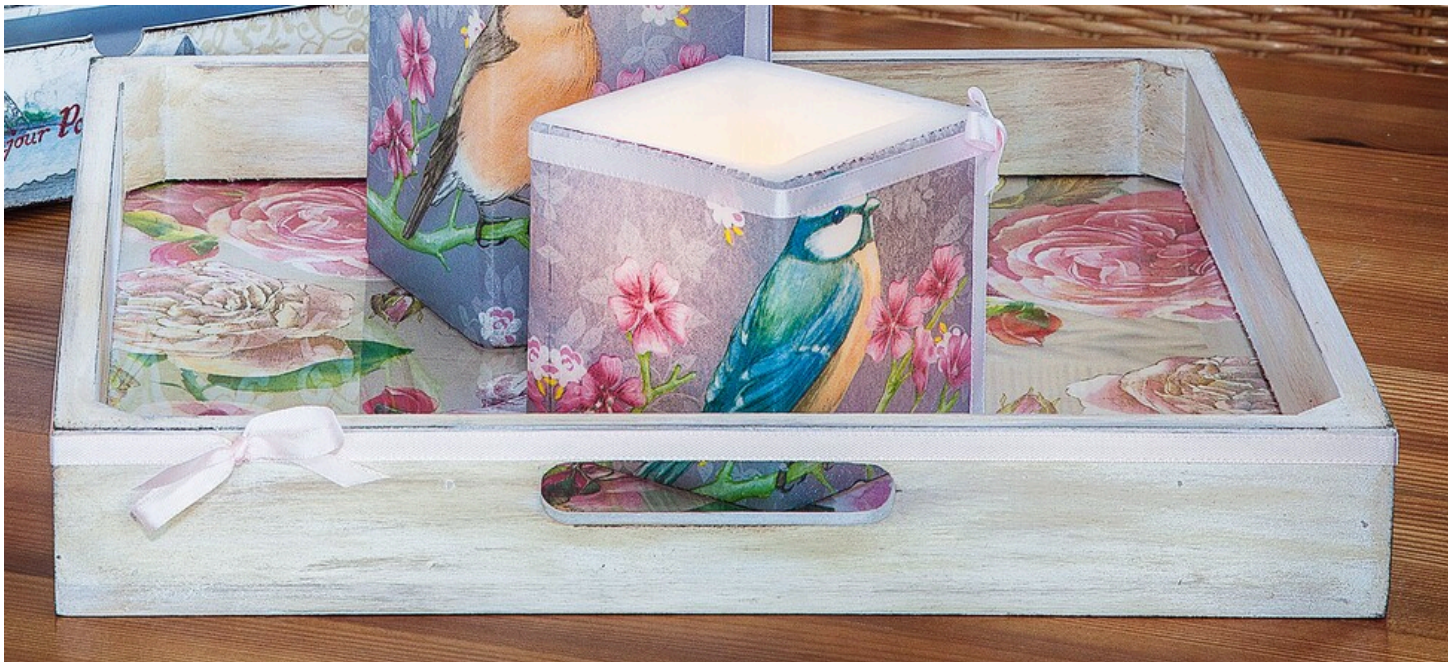

Serviettentechnik Anleitung - Shabby Chic Holztablett

Instructions No. 954

This tray will inspire you. You can use it as a decoration by adding matching accessories, such as candles and flowers, to create a harmonious ensemble, or as a serving tray, because its plexiglass surface always protects your motif.

It's as simple as that:

Remove the inserted base from the tray, put the plexiglass support aside and prime the tray frame and base in white.

Remove the two unprinted layers of paper from Napkin,. Spray the spray adhesive onto the motif plate and stick the entire napkin motif on. If necessary, carefully peel off again and reposition the napkin motif.

Fix the napkin motif with Napkin varnish without wrinkles. After drying, you can cut back the remaining Paper with a scalpel.

Pick up some grey-brown and beige Handicraft paint with a Bristle brushes , wipe most of it on a kitchen towel and with the rest wipe lightly over the frame.

To additionally emphasize the edges, wipe lightly over the frame with the Ink Pads

Glue the pink Ribbon around the frame and add a small loop at one corner.

Finally, push the plexiglass support and the tray bottom back into the frame.